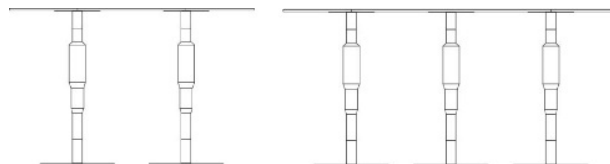

TABLES

COSMOS

Pedestal table with wood pillar

Pillar in clear lacquered birch/oak or painted white birch

Table top in compact laminate or birch/oak veneer

Floor disc in black or gray

DESCRIPTION	ART NO	RRP
Height 530, pillar in clear lacquered or painted birch, table top Ø580	30101	470 €
Height 530, pillar in clear lacquered or painted birch, table top Ø800	30001	620
Height 730, pillar in clear lacquered or painted birch, table top Ø580	35001	480
Height 730, pillar in clear lacquered or painted birch, table top Ø800	35201	650
Height 900, pillar in clear lacquered or painted birch, table top Ø580	34001	525
Height 1100, pillar in clear lacquered or painted birch, table top Ø580	33001	585
Pillar in clear lacquered oak, additional per table	314	35

COSMOS X

Pedestal table with two or three wood pillars

Pillar in clear lacquered birch/oak or painted white

Table top in compact laminate or birch/oak veneer

Floor disc in black or gray

DESCRIPTION	ART NO	RRP
Height 730, 2 pillars in clear lacquered or painted birch	56001	1 175 €
Height 900, 2 pillars in clear lacquered or painted birch	55001	1225
Height 1100, 2 pillars in clear lacquered or painted birch	54001	1360
Pillar in clear lacquered oak, additional per table with 2 pillars	314	70
Height 730, 3 pillars in clear lacquered or painted birch	59001	1600
Height 900, 3 pillars in clear lacquered or painted birch	58001	1650
Height 1100, 3 pillars in clear lacquered or painted birch	57001	1830
Pillar in clear lacquered oak, additional per table with 3 pillars	314	105