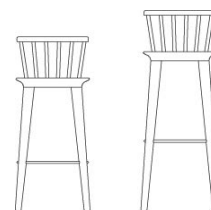

SEATING

AUDREY

Wooden stool with optional leather upholstery

Clear lacquered birch/oak or black stained birch

Foot rest in black, red, yellow or chrome for heights 650 and 780

DESCRIPTION	ART NO	RRP
Height 450, clear lacquered/black stained birch	18001	295 €
Height 450, clear lacquered/black stained birch, leather upholstery	24001	395
Height 450, clear lacquered oak	18001-O	350
Height 450, clear lacquered oak, leather upholstery	24001-O	450
Height 650, clear lacquered/black stained birch	19001	350
Height 650, clear lacquered/black stained birch, leather upholstery	25001	450
Height 650, clear lacquered oak	19001-O	405
Height 650, clear lacquered oak, leather upholstery	25001-O	505
Height 780, clear lacquered/black stained birch	20001	350
Height 780, clear lacquered/black stained birch, leather upholstery	26001	450
Height 780, clear lacquered oak	20001-O	405
Height 780, clear lacquered oak, leather upholstery	26001-O	505
Thicker upholstery with button, additional per piece	313	30

JACKIE

Bar stool with back rest. Optional leather upholstery

Clear lacquered or black stained birch

Foot rest in black, red, yellow or chrome

DESCRIPTION	ART NO	RRP
Height 650, clear lacquered/black stained birch	76001	560 €
Height 650, clear lacquered/black stained birch, leather upholstery	71001	660
Height 780, clear lacquered/black stained birch	77001	560
Height 780, clear lacquered/black stained birch, leather upholstery	72001	660
Thicker upholstery with button, additional per piece	313	30