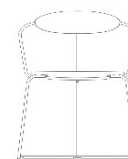

Fabric in price group 3 is included in fabric upholstery option

DESCRIPTION	ART NO	RRP
Height 450, chair with floor runner	81180	340 €
Height 450, chair with floor runner, fabric upholstery	81180-UF	410
Height 450, chair with floor runner, leather upholstery	81180-U	450
Height 450, stackable chair	81190	340
Height 450, stackable chair, fabric upholstery	81190-UF	410
Height 450, stackable chair, leather upholstery	81190-U	450
Height 650, bar stool	81141	400
Height 650, bar stool, fabric upholstery	81141-UF	470
Height 650, bar stool, leather upholstery	81141-U	510
Height 780, bar stool	81161	400
Height 780, bar stool, fabric upholstery	81161-UF	470
Height 780, bar stool, leather upholstery	81161-U	510
Start cost for upholstery in fabric (per fabric type)	301	120

GHOST CHAIR - EXTRA WIDE

Chair in steel, wood and leather

Frame in black or white. Backrest in brown or black leather.

Upholstered seat in leather or fabric. Fabric in price group 3 is included in fabric upholstery option